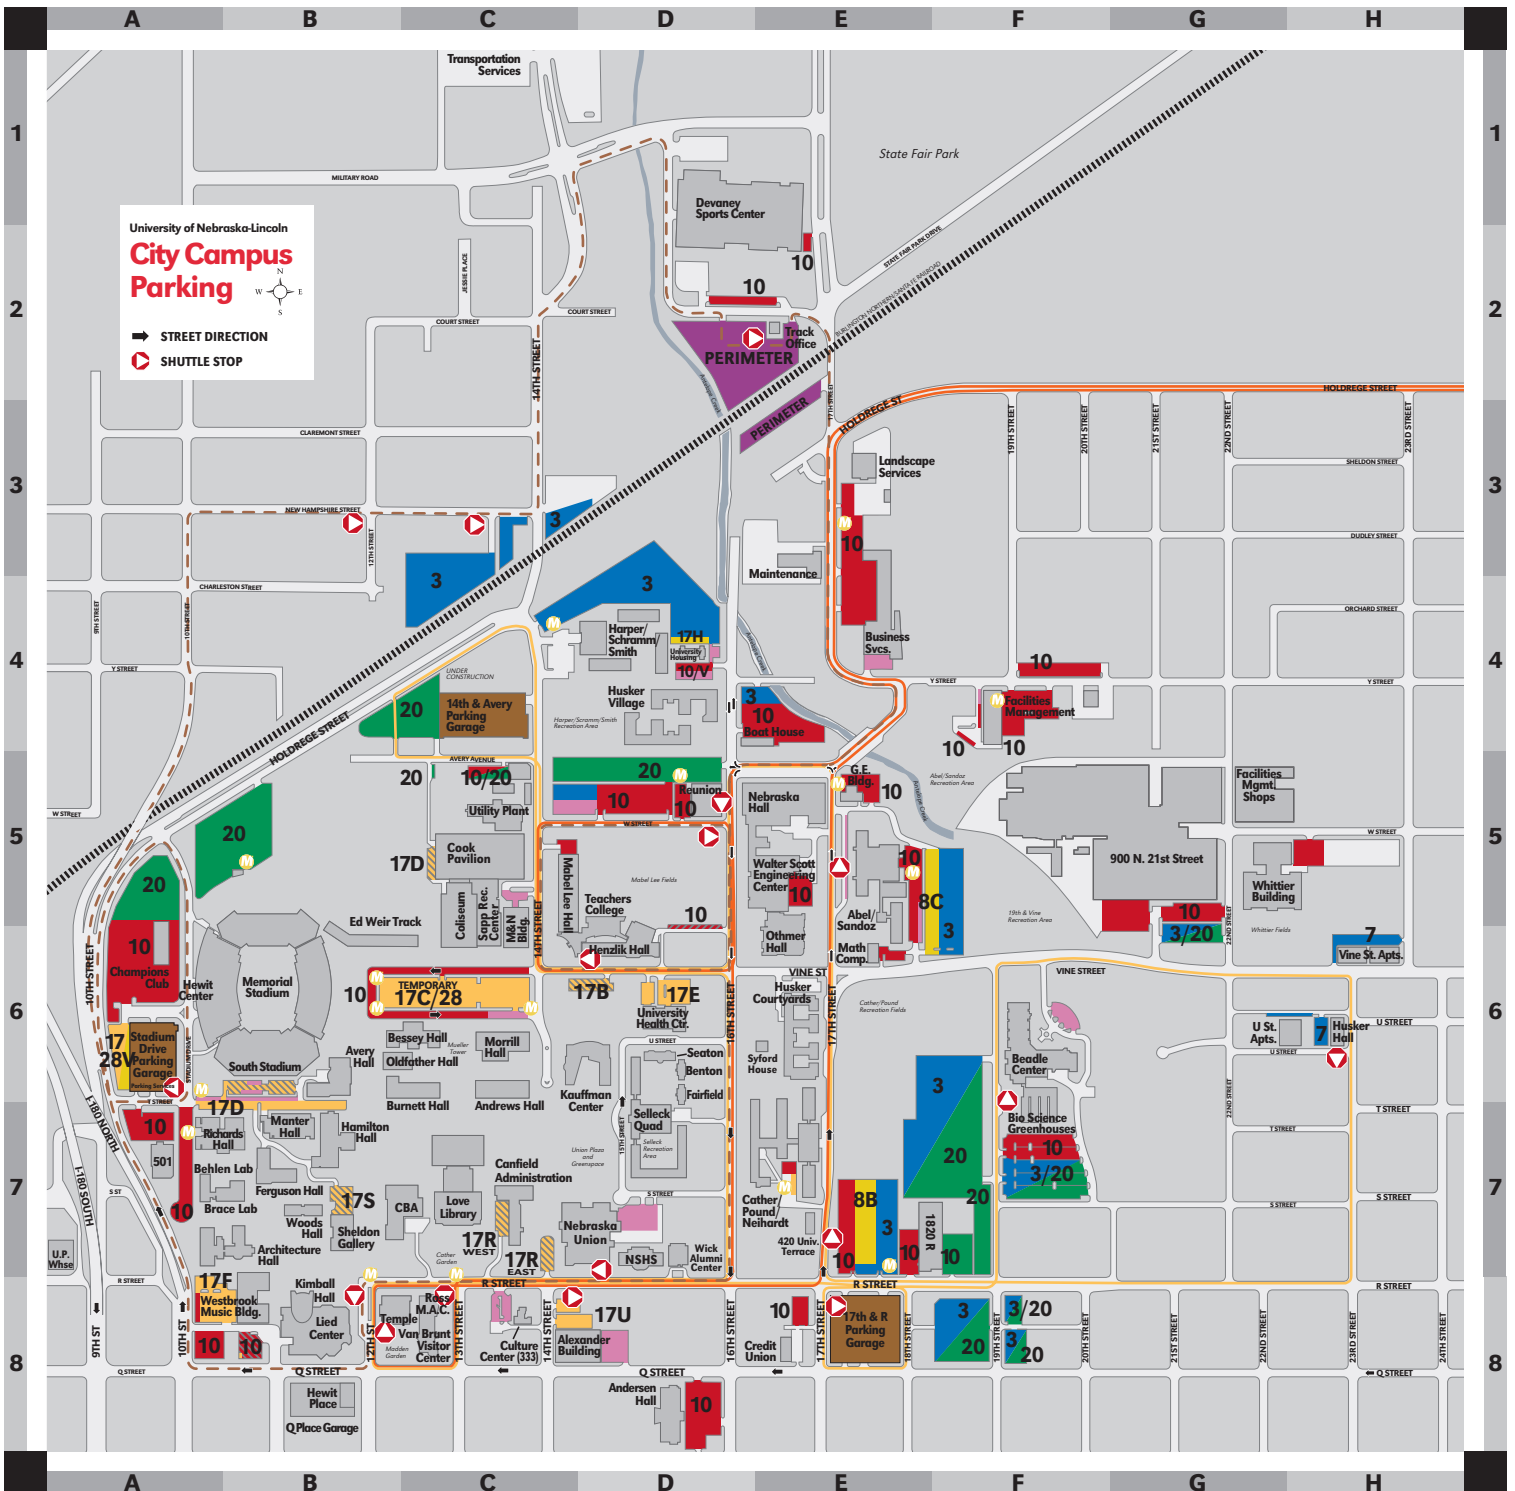

1640 Y Street	E4	CBA (Business Admin)	B7	Husker Hall	H6	Piper Hall (Neihardt)	E7	Transportation Services	C1
17th & R Garage	E8	Canfield Admin Bldg	C7	Husker Village	D4	Pound Residence Hall	E7	U Street Apartments	H6
1820 R	F7	Cather Residence Hall	E7	Kauffman Center	D6	Raymond (Neihardt)	E7	University Health Ctr	D6
333 N 14th (Culture Center)	C8	Champions Club	A6	Kimball Recital Hall	B8	Reunion	D5	University Housing	D4
420 University Terrace	E7	Coliseum	C6	Landscape Services	E3	Richards Hall	B7	Utility Plant	C5
501 Building	A7	Cook Pavilion	C5	Lied Center	B8	Ross Media Arts Ctr	C8	Van Brunt Visitor Ctr	C8
Abel Residence Hall	E5	Credit Union	E8	Love Hall (Neihardt)	E7	Sandoz Res Hall	E5	Vine St Apartments	H6
Alexander Building	D8	Culture Center	C8	Love Library	C7	Sapp Recreation Ctr	C5	Walter Scott Eng Ctr	E5
Andersen Hall	D8	Devaney Sports Ctr	D1	Mabel Lee Hall	C5	Schramm Res Hall	D4	Westbrook Music Bldg	B8
Andrews Hall	C6	Ed Weir Track	B6	Maintenance	E3	Schulte Field House	B5	Whittier Building	G5
Architecture Hall	B7	Facilities Management	F4	Manter Hall	B7	Seaton Hall	D6	Wick Alumni Center	D7
Avery Hall	B6	Fairfield Hall	D6	Memorial Stadium	B6	Selleck Quadrangle	D7	Woods Hall	B7
Beadle Center	F6	Ferguson Hall	B7	Military & Naval Sci	C6	Sheldon Art Gallery	B7		
Behlen Lab	A7	GE Building	E5	Morrill Hall	C6	Smith Residence Hall	D4		
Benton Hall	D6	Hamilton Hall	B7	Nebraska Hall	E5	South Stadium	B6		
Bessey Hall	C6	Harper Residence Hall	D4	Nebraska St Hist Soc	D7	Stadium Dr Garage	A6		
Bio Science Grnhse	F6	Henzi Hall	D6	Nebraska Union	D7	Syford House	E6		
Boat House	E4	Heppner (Neihardt)	E7	Neihardt Res Ctr	E7	Teachers College	D5		
Brace Hall	B7	Hewit Center	A6	Oldfather Hall	C6	Temple	B8		
Burnett Hall	C6	Hewit Place	B8	Othmer Hall	E6	Textron	G5		
Business Services	E4	Husker Courtyards	E6	Parking Services	A6	Track Office	E2		