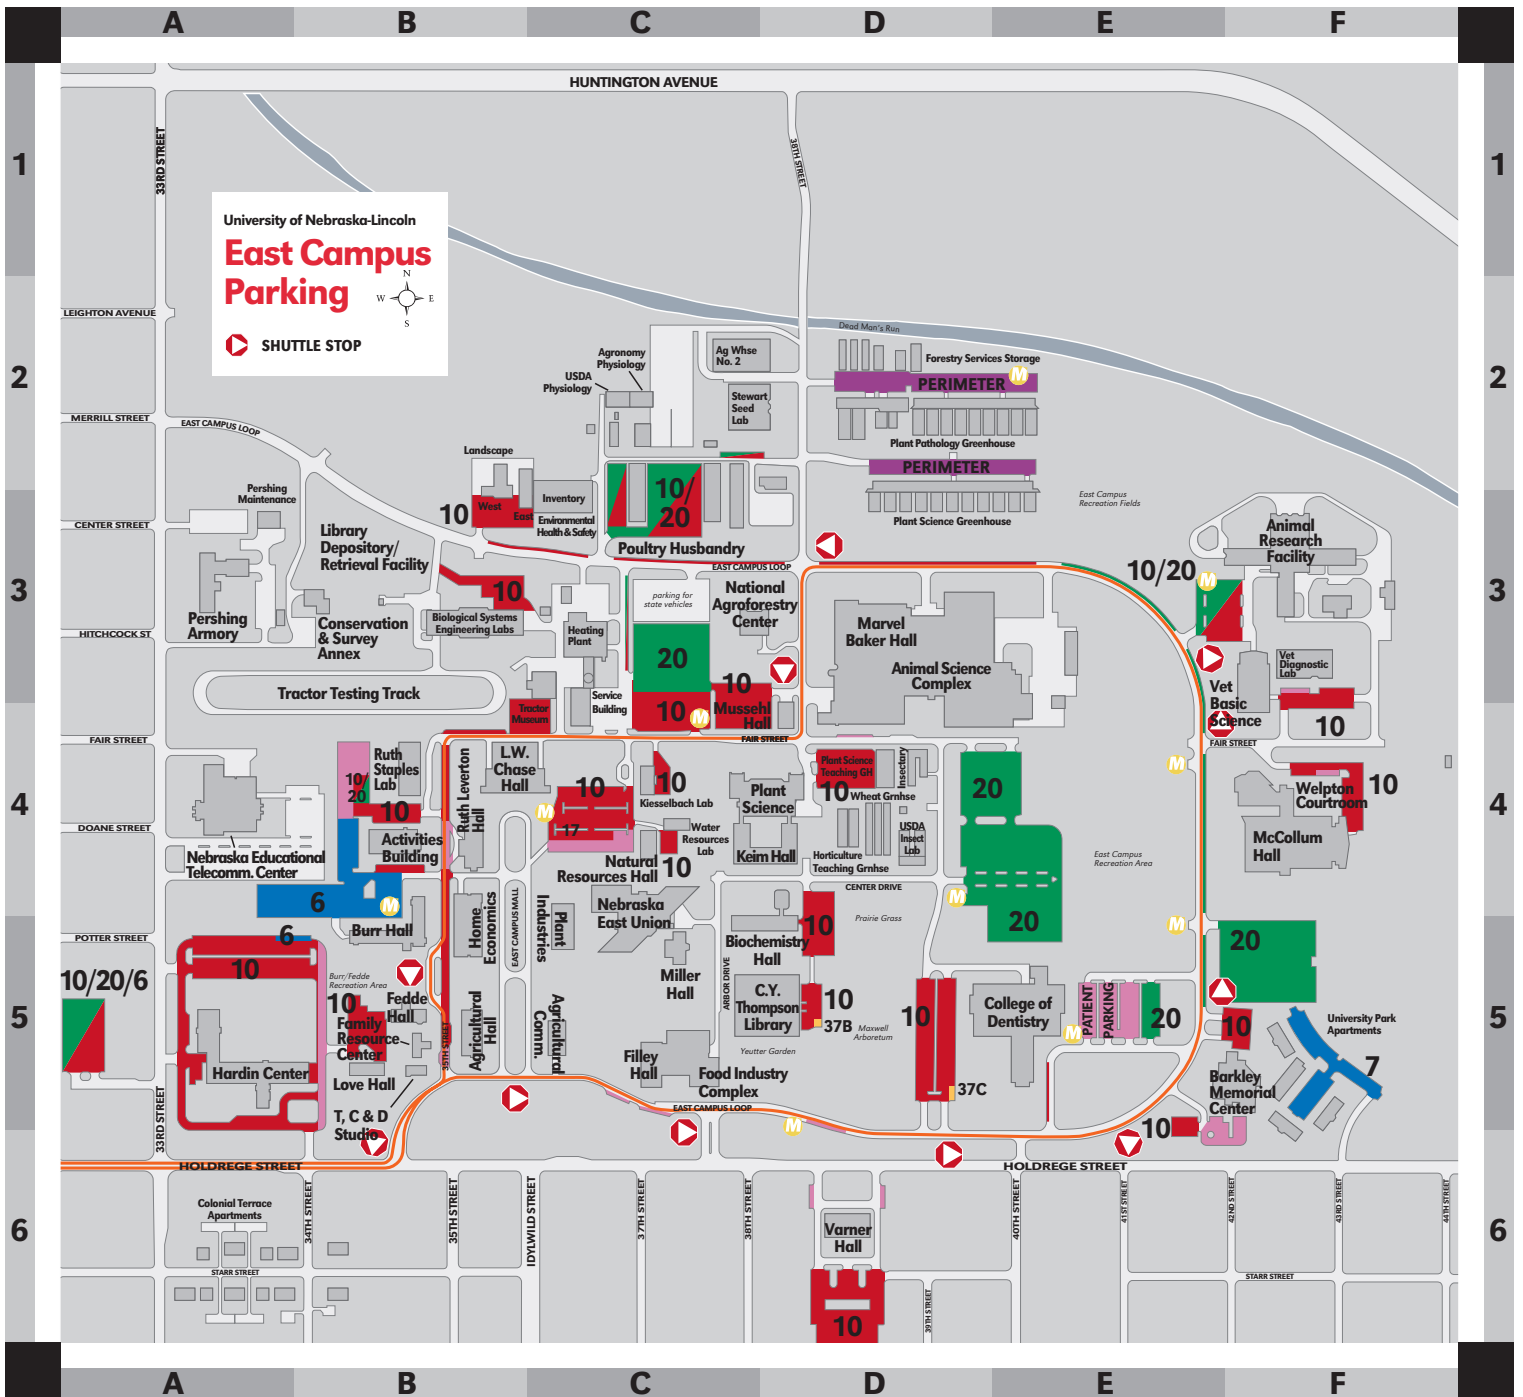

- Faculty/Staff Parking
- Resident Student Parking
- Commuter Student Parking
- Visitor/Metered Parking
- Perimeter Parking
- M Motorcycle Parking
- Intercampus Shuttle

This version of the University of Nebraska parking map is intended for web distribution only. Further information, including parking regulations, permit information, etc., is available at Parking Services' website, <http://parking.unl.edu/>. For a copy of the official *Parking & Transit Services Information and Regulations*, contact Parking & Transit Services at email: unlpts@unlnotes.unl.edu or telephone: (402) 472-1800.