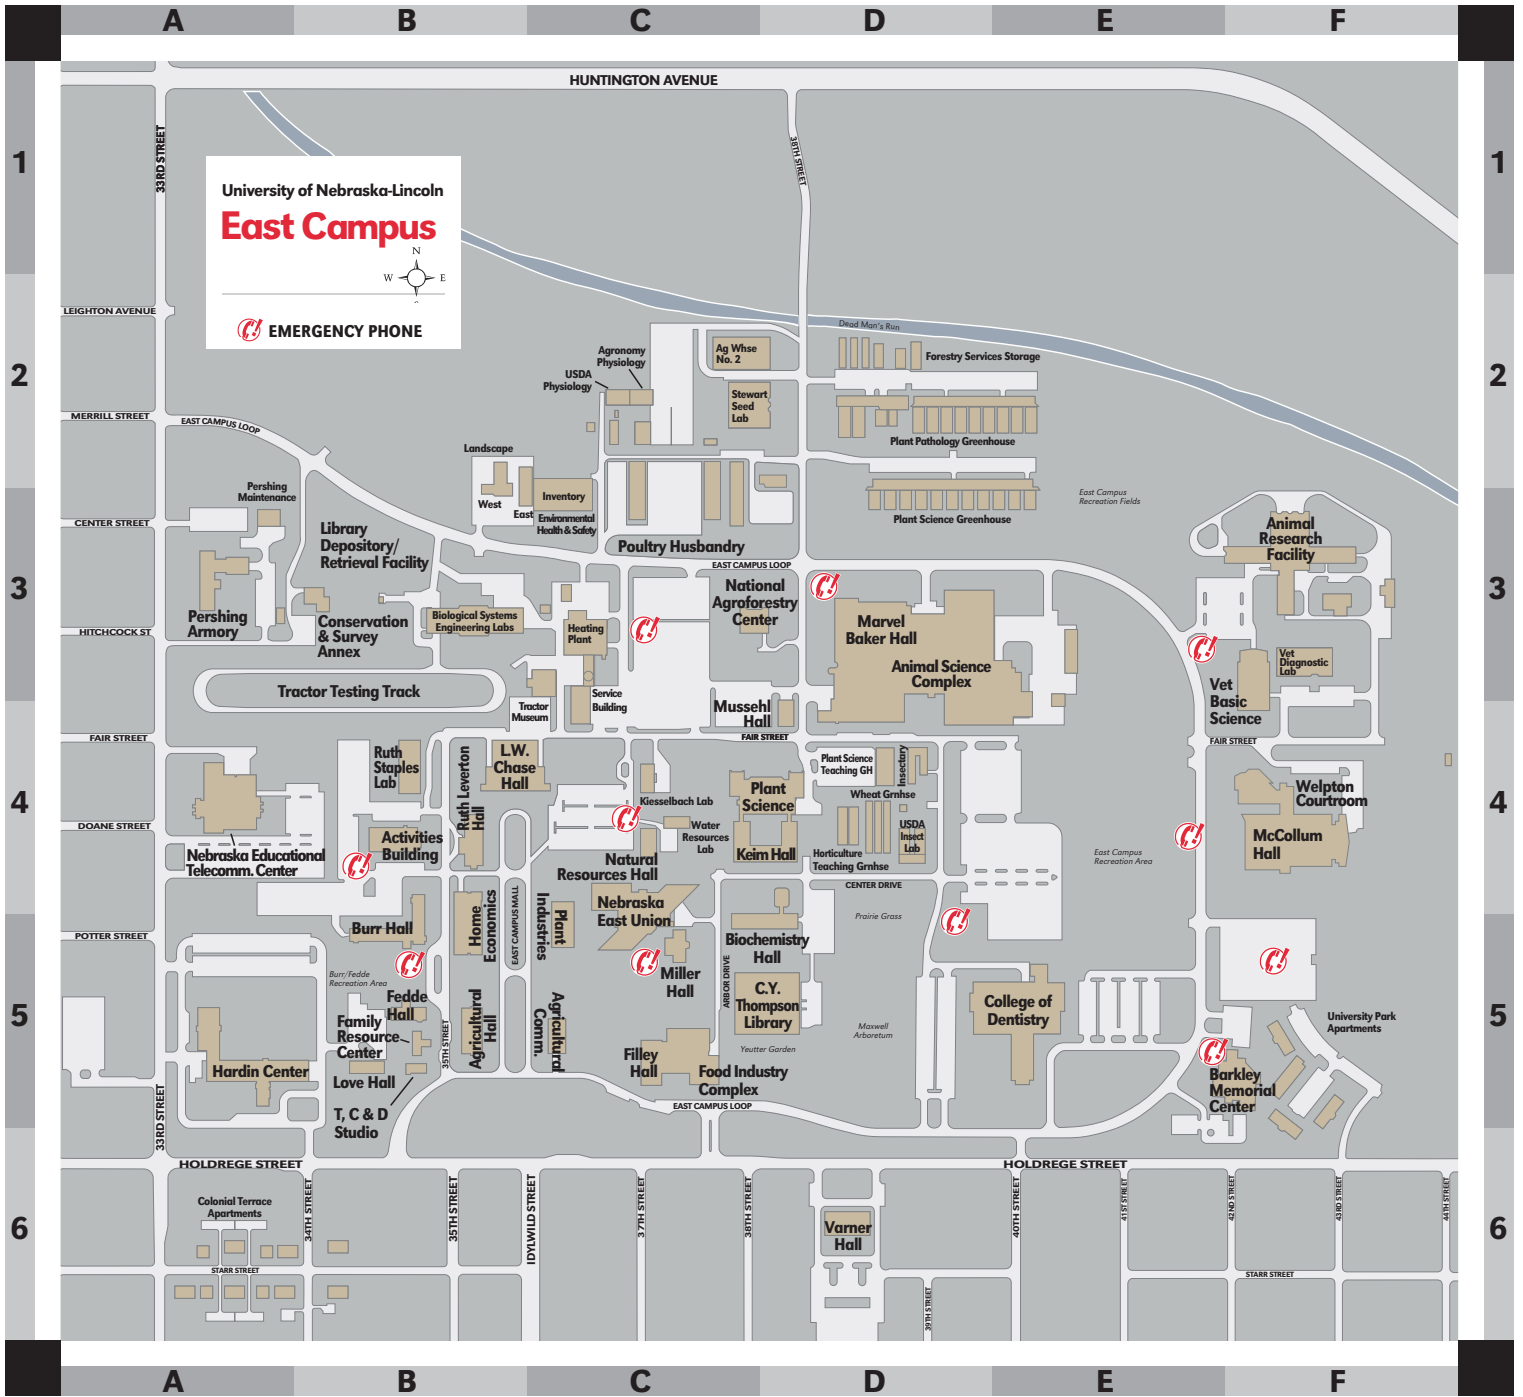

Activities Building	B4	Colonial Terrace Apts	A6	Kiesselbach Lab	C4	Pershing Armory	A3	Tractor Testing Lab	C3
Ag Communications	C5	Cons & Survey Annex	B3	Landscape Services	B2	Pershing Maintenance	A3	USDA Insect Lab	D4
Ag Warehouse No. 2	C2	Environmental Health & Safety	C3	Law College	F4	Plant Industries	C5	USDA Physiology	C2
Agricultural Hall	B5	Family Resource Ctr	B5	L.W. Chase Hall	B4	Plant Pathology Grnhse	D2	University Park Apts	F5
Agronomy Physiology	C2	Fedde Residence Hall	B5	Livestock Insects Research	D4	Plant Science Grnhse	D2	Varner Hall	D6
Animal Research Fac	F3	Filley Hall	C5	Love Hall	B5	Plant Science Hall	D4	Veterinary Basic Science	F3
Animal Sci Complex	D3	Food Industry Complex	C5	Marvel Baker Hall	D3	Plant Science Teaching Grnhse	D4	Veterinary Basic Science	F3
Barkley Center	F5	Forestry Svcs Storage	D2	McCollum Hall	F4	Poultry Husbandry Complex	C3	Water Resources Lab	C4
Biochemistry Hall	D5	Hardin Center	A5	Miller Hall	C5	Ruth Leverton Hall	B4	Welpton Courtroom	F4
Biological Systems Eng. Labs	B3	Heating Plant	C3	Musseh Hall	D4	Ruth Staples	B4	Wheat Greenhouse	D4
Burr Residence Hall	B5	Home Economics	B5	Natural Resources Hall	C4	Child Development Lab	B4		
C.Y. Thompson Library	D5	Hort Teaching Grnhse	D4	Nebraska East Union	C4	Service Building	C4		
Center for Semiarid Agroforestry	C3	Insectary	D4	Nebraska Educational	C4	Stewart Seed Lab	C2		
College of Dentistry	E5	Keim Hall	D4	Telecomm Center	A4	T, C & D Studio	B5